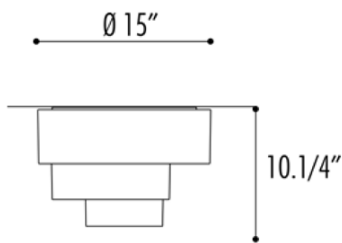

<https://www.lighting55.com/loop-pl-wall-sconce-ceiling-light-by-leucos.html>

**Phone: +1 (877) 757 7936**

**Additional Information**

Price	<del>\$880.00</del>	\$792.00
Manufacturer	Leucos	
Energy efficiency class	E	
Socket type	E26 or E27 - depending on Voltage	
Number of bulbs	1	
Lamp type	Halogen   Fluorescent	
Max. wattage per lamp	100W	
Lamp voltage	110V - 125V   220 - 240V - Line voltage	
Delivery scope	Light bulbs not included	
Energy saving	Yes	
Protection Class	IP20	
Listing type	CE	