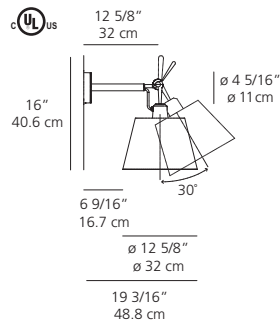

fluorescent source

- 1 x 18W (GX24q-2/T4)

Tolomeo 12 wall shade

incandescent source

- 1 x 150W (E26/A21)

or

fluorescent source

- 1 x 18W (GX24q-2/T4)

Adjustable wall mounted luminaires for direct and diffused incandescent or fluorescent lighting.

Materials: wall support, joints, canopy, and arm in polished aluminum • diffuser with aluminum frame in parchment paper or in pale grey satin and polycarbonate fiber blend • adjusts to full downward and max. 30° upward positions • mounting to standard electrical junction boxes • on/off switch on lampholder • newly redesigned to incorporate compact fluorescent option utilizing GU24 base with integrated ballast and lampholder

Appliques murales à éclairage incandescent ou fluorescent direct et diffus.

Matériaux: support mural, articulations, monture et bras en aluminium poli • diffuseur offert en papier parchemin ou en mélange de fibre de polycarbonate au fini gris pâle satiné, support en aluminium • s'ajuste pour adopter une position vers le bas complète ou encore une position vers le haut en inclinaison de 30° • se fixe aux boîtes de connexion électrique standard • interrupteur situé sur la douille de la lampe • modèle repensé compatible avec les ampoules fluorescentes compactes, base GU24 avec un ballast et douille de lampe intégrés

Luminarias de pared ajustables para iluminación incandescente o fluorescente directa y difusa.

Materiales: soporte de pared, articulaciones, cubierta y brazo de aluminio pulido • difusor con marco de aluminio, disponible en papel encerado o una combinación de satinado gris pálido y fibra de polycarbonato • se puede regular completamente hacia abajo o hasta 30° hacia arriba • montaje en cajas de conexiones estándar • interruptor de encendido/apagado en el portalámpara • nuevo diseño que incorpora una opción fluorescente compacta que utiliza la base GU24 con balasto y portalámpara integrados