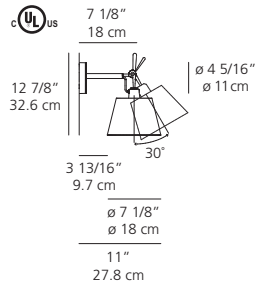

Tolomeo 7-10-12 wall shade

design

Michele De Lucchi
Giancarlo Fassina
2006

Artemide®
www.artemide.net

Light emission

Colors

Tolomeo 7 wall shade

incandescent source

- 1 x 60W (E26/A19)

or