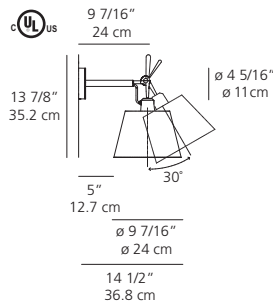

fluorescent source

- 1 x 13W (GX24q-1/T4)

Tolomeo 10 wall shade

incandescent source

- 1 x 100W (E26/A19)

or